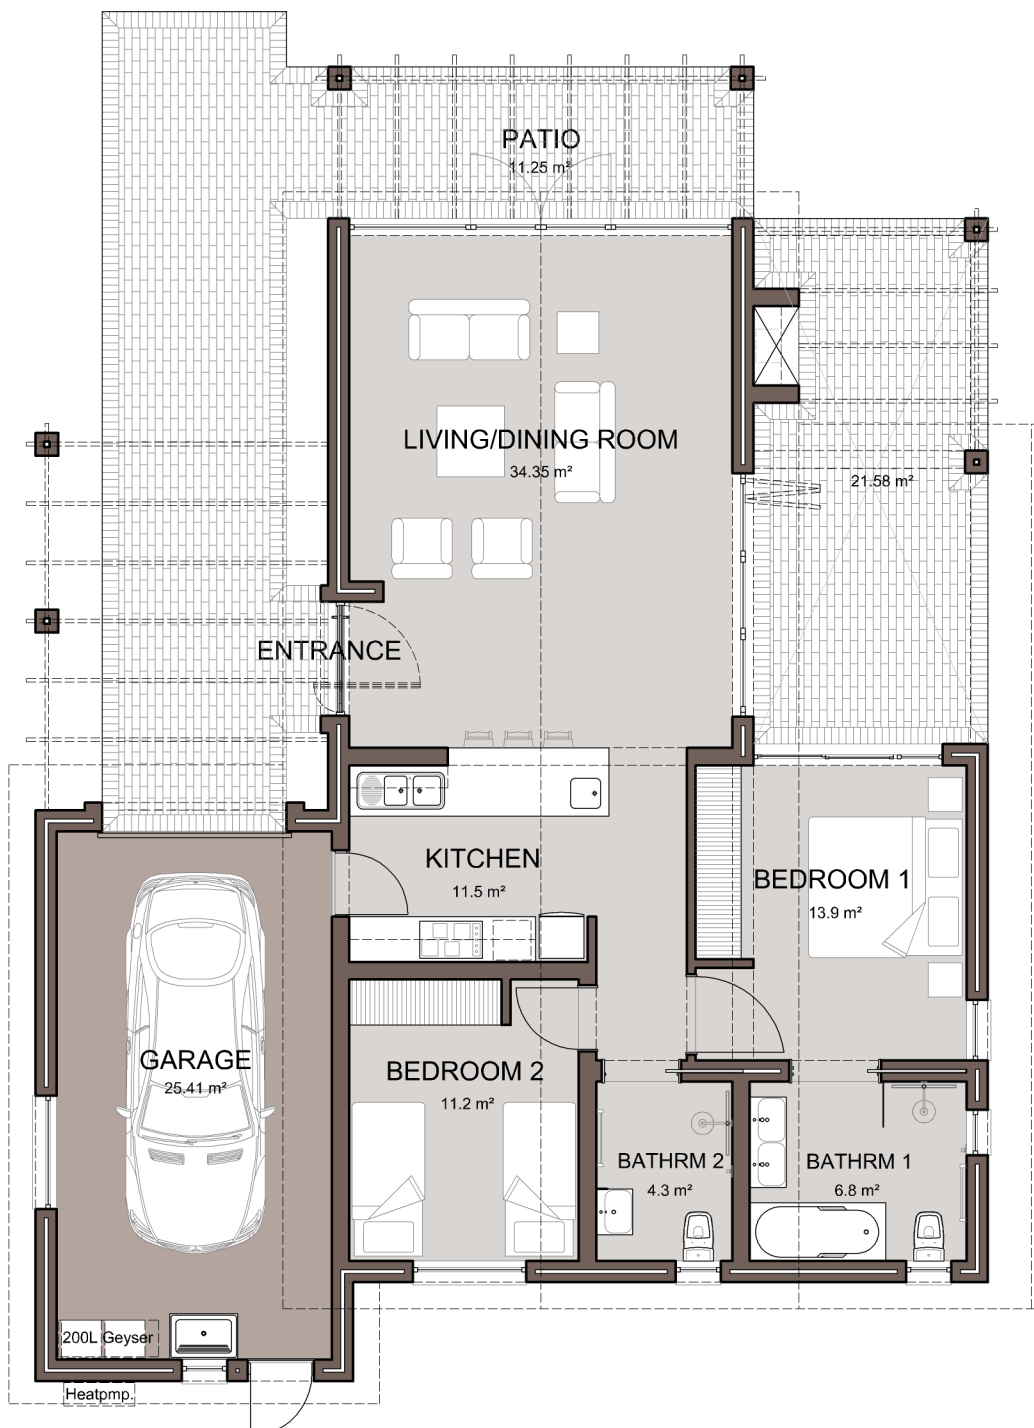

GROOT PARYS
LIFESTYLE ESTATE

2 - BEDROOM HOUSE B	
AREA SCHEDULE	
AREA GROUND FLOOR (INCL. GARAGE)	131.72m ²
AREA COVERED PATIO	12.06m ²
AREA PERGOLA COVERED PATIO	39.22m ²
TOTAL AREA	143.78m ²

1: 100 FLOOR PLAN