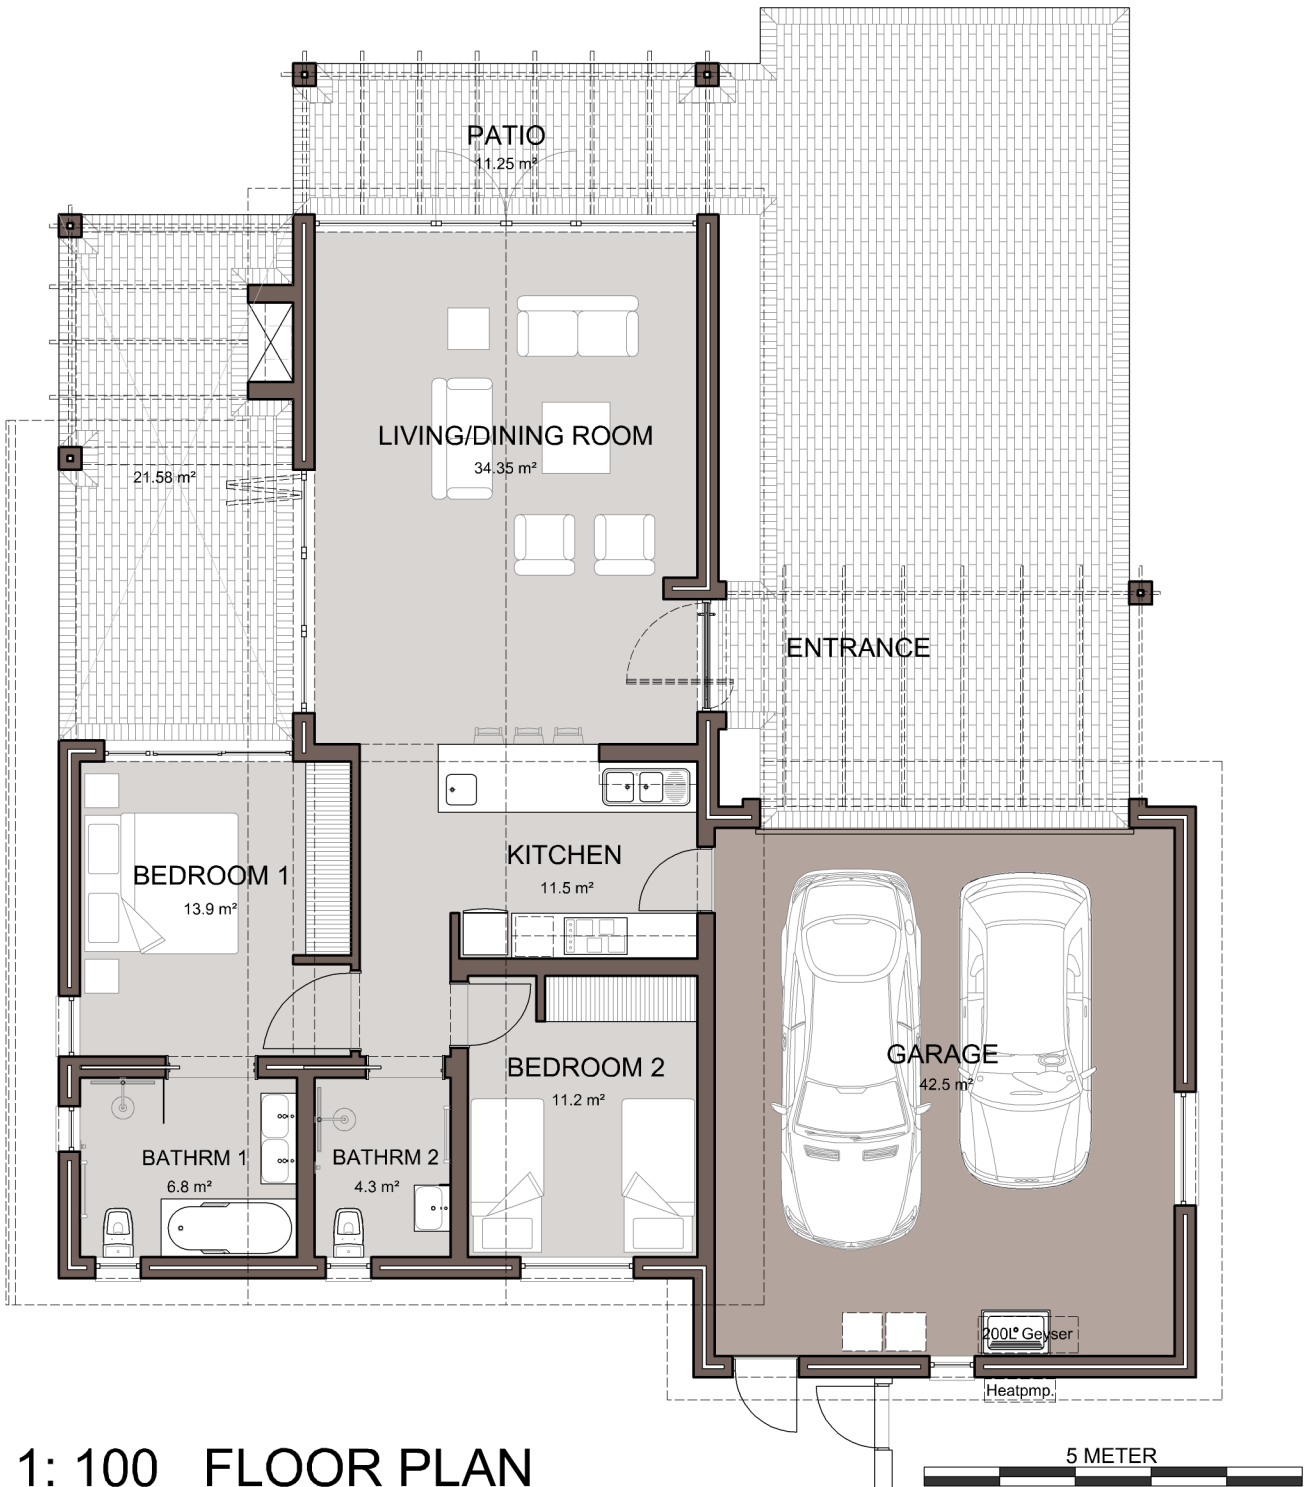

GROOT PARYS
LIFESTYLE ESTATE

2 - BEDROOM HOUSE A

AREA SCHEDULE

AREA GROUND FLOOR (INCL. GARAGE)	150.12m ²
AREA COVERED PATIO	12.06m ²
AREA PERGOLA COVERED PATIO	36.99m ²
TOTAL AREA	162.18m ²

1: 100 FLOOR PLAN