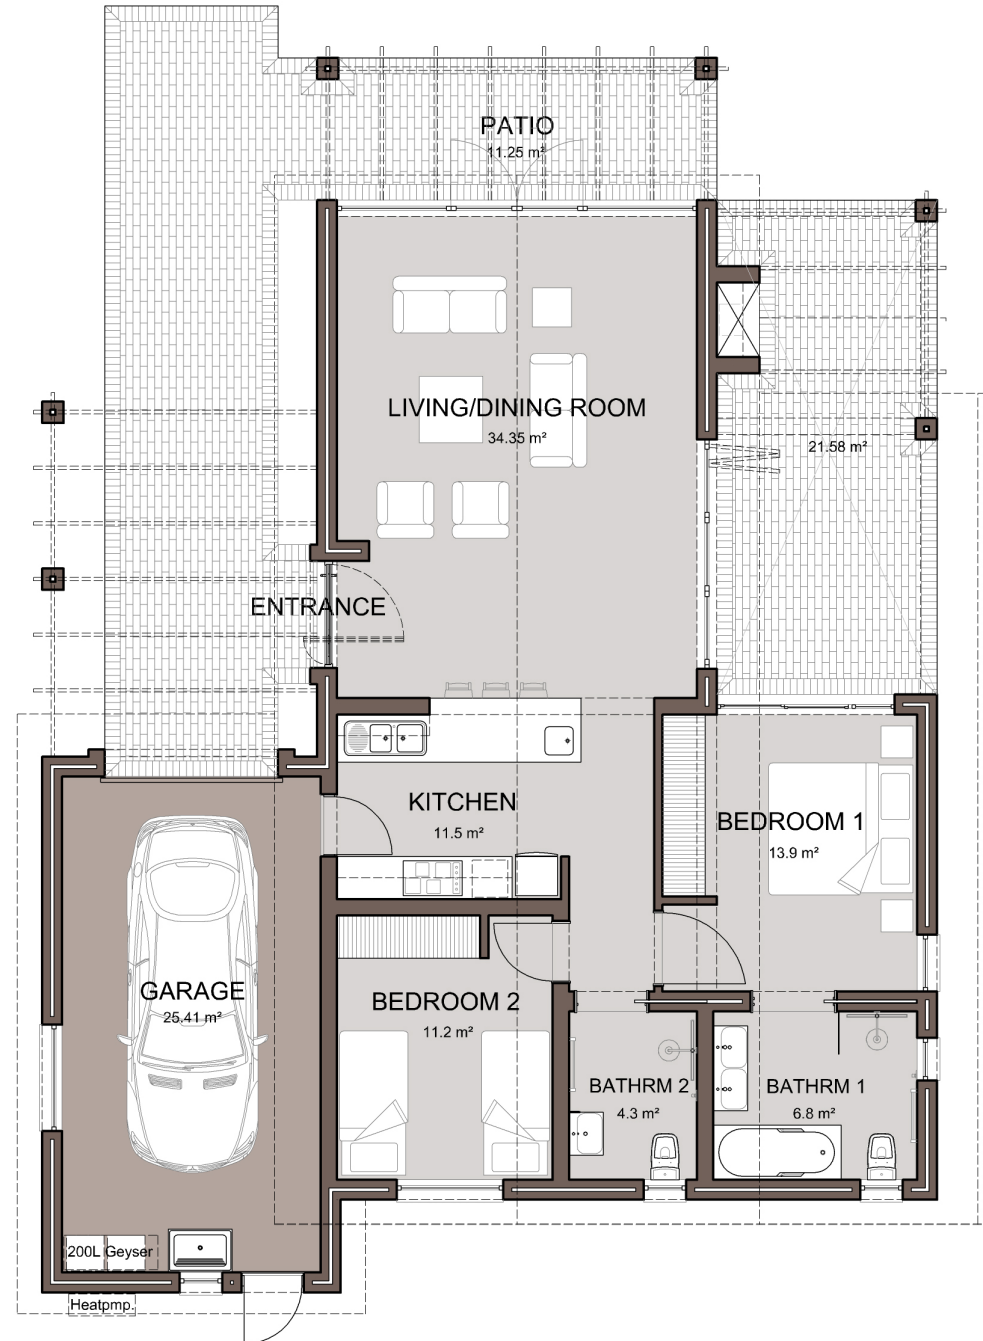

GROOT PARYS

LIFESTYLE ESTATE

HOUSE TYPE 5	
Ground Storey Plan (incl. garage)	131.72 m ²
Covered Patio	12.06 m ²
Grand total	143.78 m²
Pergola Covered Patio	39.22 m ²